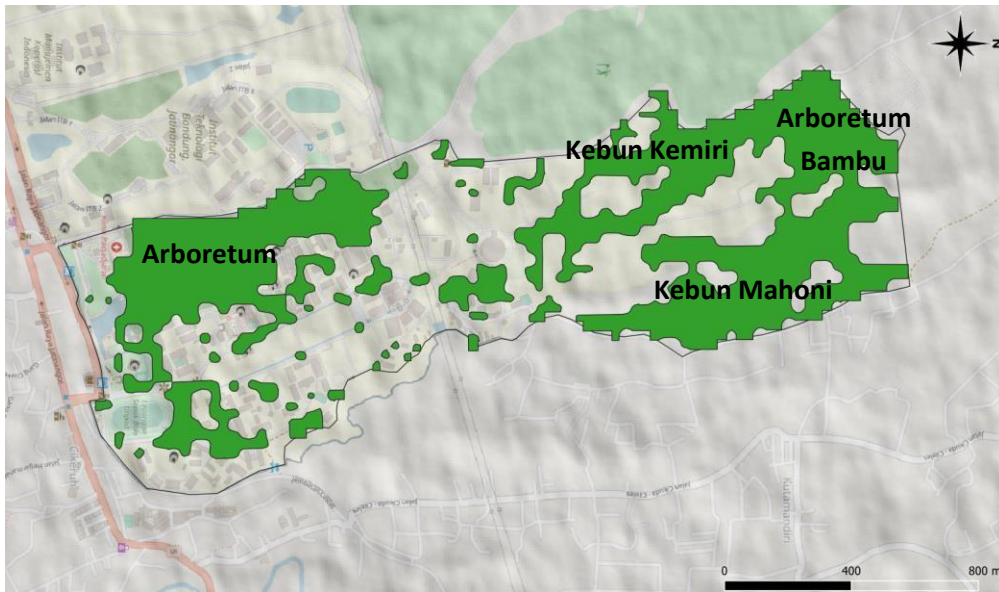

Conservation: Bamboo Arboretum

Bamboo Arboretum

Bamboo Arboretum

Conservation Area : Arboretum

Arboretum Map

Arboretum - Food crop zone

Arboretum - Rare plant zone

Production Garden

Bamboo Arboretum

Bamboo Arboretum

Forest Area for Conservation

Description:

Arboretum Universitas Padjadjaran in addition to being a park and green area is also used as a place of research and educational tourist attractions in the Unpad Jatinangor. Arboretum is not only overgrown with trees, but also herbaceous plants (soft plants that do not form wood) and shrubs that grow on land and water. The Unpad Arboretum has an area of about 10.5 hectares, divided into several zones :

- Rare Plant Zone
- Rural ecosystem zone
- Medicinal Plant Zone
- Identity plant zone
- Rare plant zone
- Food crop zone