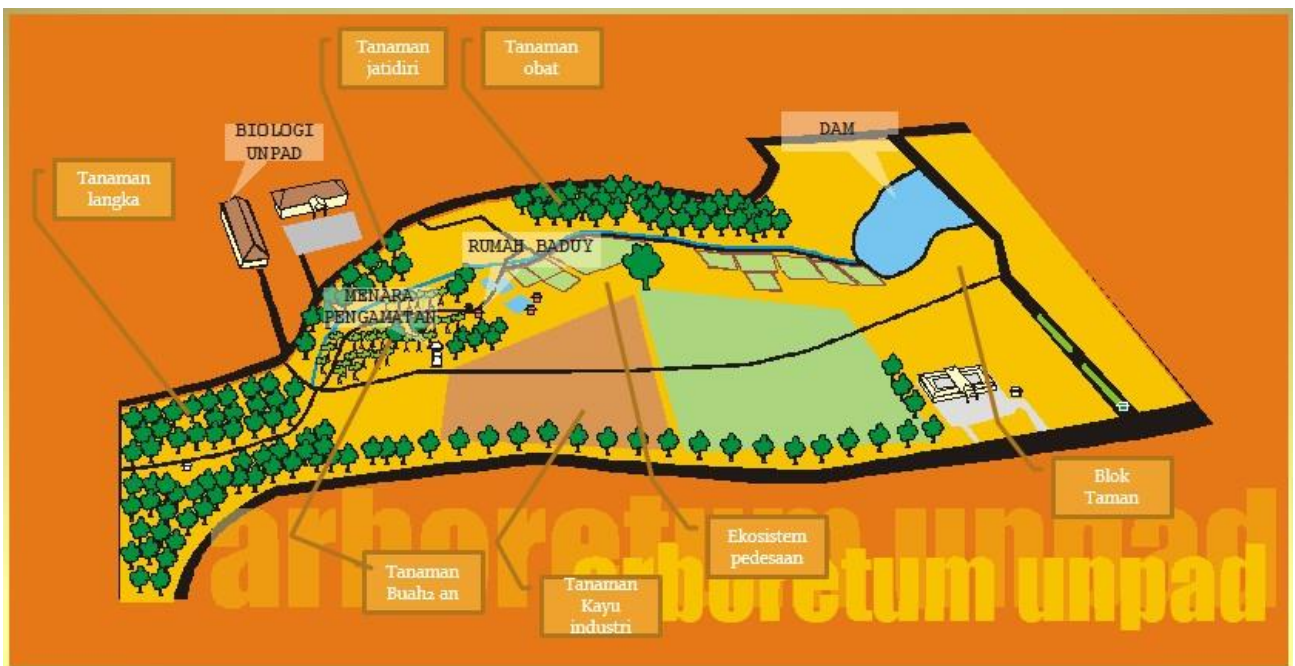

Conservation: Bamboo Arboretum

Bamboo Arboretum

Bamboo Arboretum

Conservation Area : Arboretum

Arboretum Map

Arboretum - Food crop zone

Arboretum - Rare plant zone

Production Garden

Bamboo Arboretum

Bamboo Arboretum

Forest Area for Conservation

Description:

Arboretum Universitas Padjadjaran in addition to being a park and green area is also used as a place of research and educational tourist attractions in the Unpad Jatinangor. Arboretum is not only overgrown with trees, but also herbaceous plants (soft plants that do not form wood) and shrubs that grow on land and water. The Unpad Arboretum has an area of about 10.5 hectares, divided into several zones :

- Rare Plant Zone
- Rural ecosystem zone
- Medicinal Plant Zone
- Identity plant zone
- Rare plant zone
- Food crop zone