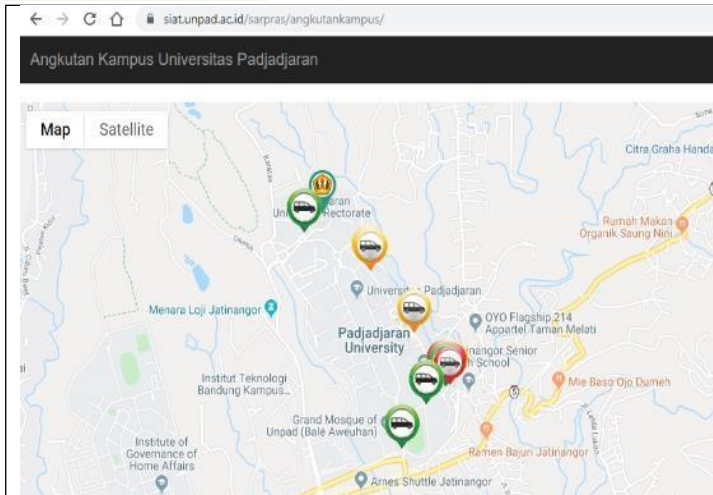

unpad universitaspadjaran Radio Unpad www.unpad.ac.id

Di pintu masuk Unpad kampus Jatinangor, tersedia fasilitas Angkutan Kampus Gratis yang siap mengantarkan peserta UTBK ke lokasi ujian.

unpad universitaspadjaran Radio Unpad www.unpad.ac.id

Campus shuttle

Campus shuttle

Campus shuttle

Damri (Employee Transportation)

Unpad Jatinangor Bus Shelter

Medium Bus

Big Bus

Ambulance

QR Code to track shuttle campus

Shuttle service-gps location is available and free

Campus transportation shelter location

DIREKTORAT SARANA
DAN PRASARANA

HOME PROFIL PELAYANAN FASILITAS GALERI TRACKING ANGKUTAN KAMPUS JALATISTA LIVESTREAMING

Free on-campus transportation services are available from 07.00-16.00 WIB and a number of special units for pick-up services 16.00-18.00 WIB every day. The free transportation goes around the campus in 2 routes, namely the IPA and IPS routes