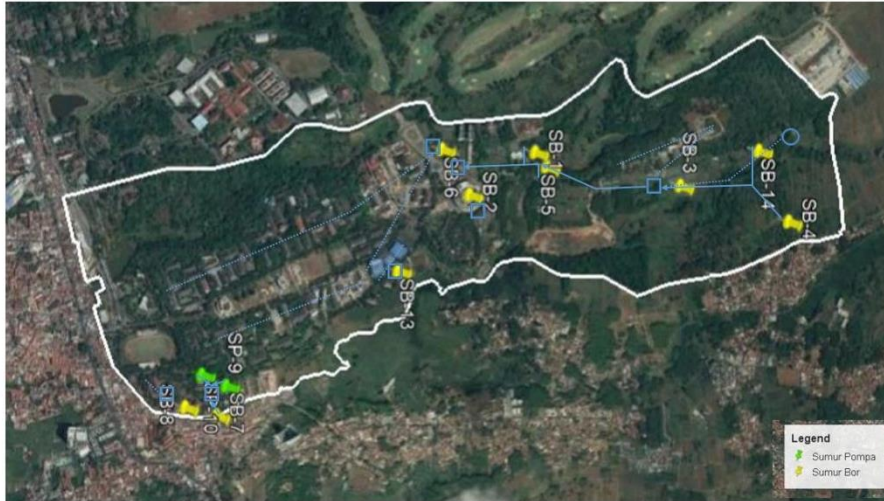

Main water reservoir 2

Water springs

Local water reservoir

Jalatista UNPAD

Generator and Filtration Channel of Nanobubble Technology

Picture of Well location in Unpad

In the consumption of processed water, Unpad has its own Standard of Procedure. Effluent of gray water and black water treatment through IPAL is a control pond (biological treatment) and then flowed into Check dam and Unpad Basin. Check dam and Unpad Basin water has been widely utilized in the Unpad Jatinangor area, some of which are garden watering, watering experimental gardens, irrigation of residents' rice fields, and water sources for fire trucks. Here are some innovations in the use of processed water.

Gambar aktivitas panen tomat di Bale Tatanen

Picture Koi Fish Breeding in Cipareanje

2. Jalatista

Jalatista is a ready-to-drink water supply program for Unpad Jatinangor campus residents. Jalatista uses reverse osmosis technology in its water treatment. Unpad has 11 jalatista points spread around the Unpad Jatinangor campus area. During the pandemic period, only one jalatista was operating, which was the jalatista in the Rectorate area. For now, all existing jalatista facilities can operate and be used. Jalatista location points have been integrated in the map which can be seen in the following image

Titik Lokasi Jalatista

Additional evidence link (<https://siat.unpad.ac.id/sarpras/jalatista/>)