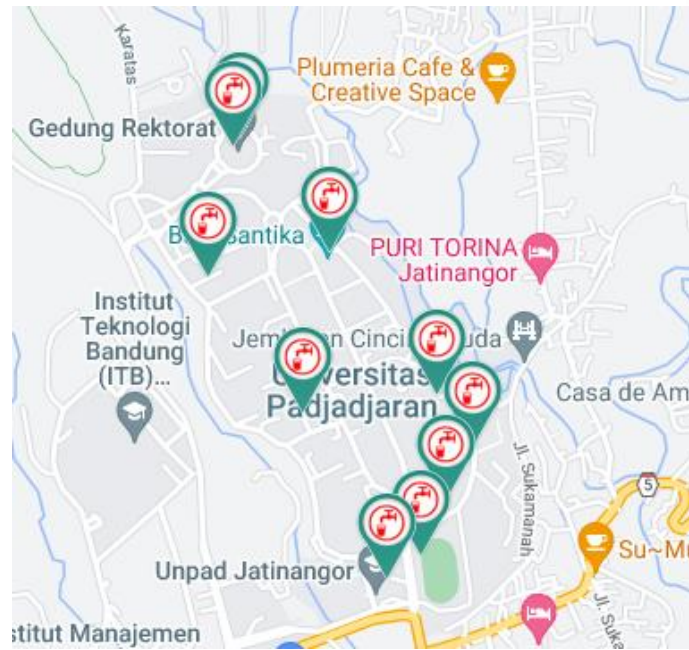

Gambar aktivitas panen tomat di Bale Tatanen

Picture Koi Fish Breeding in Cipareanje

2. Jalatista

Jalatista is a ready-to-drink water supply program for Unpad Jatinangor campus residents. Jalatista uses reverse osmosis technology in its water treatment. Unpad has 11 jalatista points spread around the Unpad Jatinangor campus area. During the pandemic period, only one jalatista was operating, which was the jalatista in the Rectorate area. For now, all existing jalatista facilities can operate and be used. Jalatista location points have been integrated in the map which can be seen in the following image