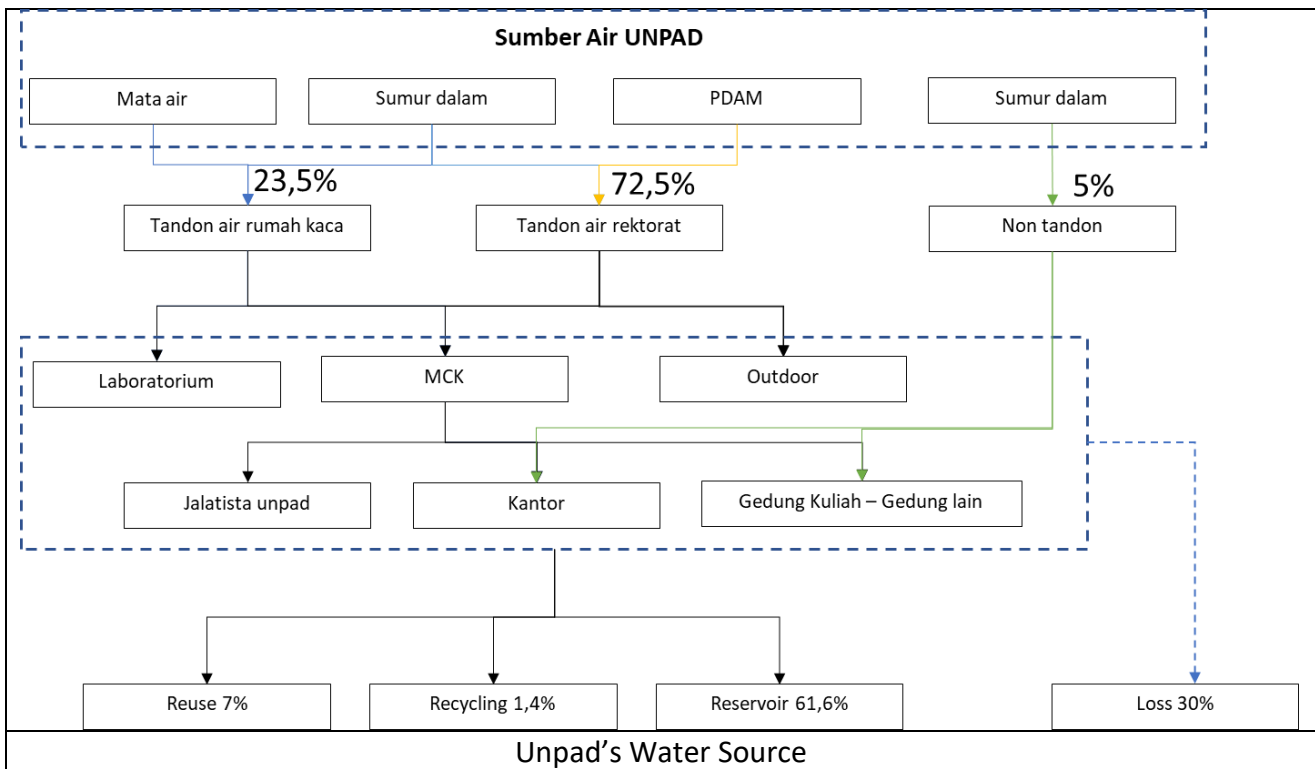

Template for Evidence(s) UI GreenMetric Questionnaire

University : Universitas Padjadjaran
Country : Indonesia
Web Address : <https://unpad.ac.id/>

Water Discharge Scheme

Deep well water installation

Main water reservoir

Main water reservoir 2

Water springs

Local water reservoir

Jalatista UNPAD

Generator and Filtration Channel of Nanobubble Technology

Picture of Well location in Unpad

In the consumption of processed water, Unpad has its own Standard of Procedure. Effluent of gray water and black water treatment through IPAL is a control pond (biological treatment) and then flowed into Check dam and Unpad Basin. Check dam and Unpad Basin water has been widely utilized in the Unpad Jatinangor area, some of which are garden watering, watering experimental gardens, irrigation of residents' rice fields, and water sources for fire trucks. Here are some innovations in the use of processed water.

Gambar aktivitas panen tomat di Bale Tatanen

Picture Koi Fish Breeding in Cipareanje

2. Jalatista

Jalatista is a ready-to-drink water supply program for Unpad Jatinangor campus residents. Jalatista uses reverse osmosis technology in its water treatment. Unpad has 11 jalatista points spread around the Unpad Jatinangor campus area. During the pandemic period, only one jalatista was operating, which was the jalatista in the Rectorate area. For now, all existing jalatista facilities can operate and be used. Jalatista location points have been integrated in the map which can be seen in the following image